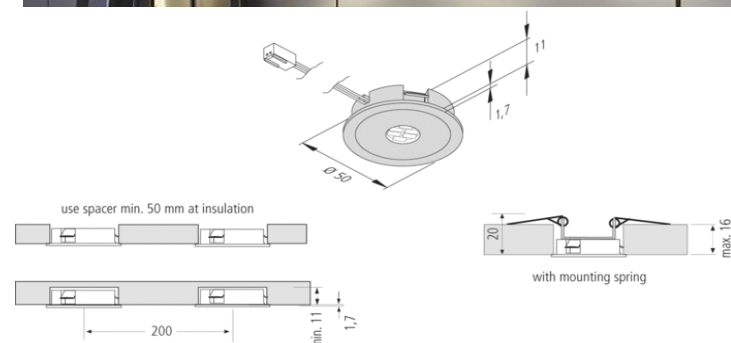

For further information click [HERE](#)

R 55-LED :: Flat Recessed LED

Recently specified by **Harrods, London**, this extremely long life and low power consumption under cabinet recessed LED is suitable for a variety of different fixtures.

Energy Efficiency: **165lm**
Output: **3 Watt**
Colour Rendering: **very good, Ra/CRI > 90**
Colour appearance: **ww (warm white) appr. 3000K**
nw (neutral white) appr. 4000K